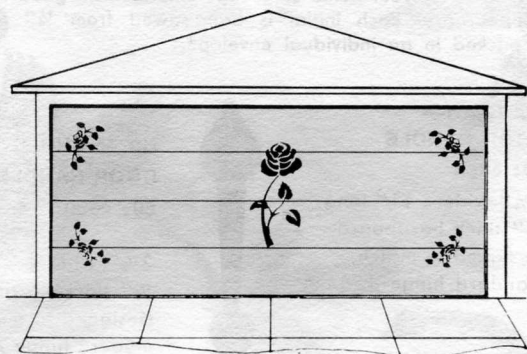

# GARAGE DOOR DECORATIONS

also as  
wall plaques

**JOWIL  
PRODUCT**  
CATALOG 75

Design No. 101

Design No. 33—LARGE LANTERN BORDER . . \$11.50

Design No. 40—LARGE FLORAL . . \$24.20

No. 46—ANTIQUE AUTO . . \$34.60

No. 44—MARSHLAND GEESE . . \$14.95

Design No. 39—ROSE . . \$16.75

No. 45B—NEW MODERN HINGE . . \$5.30