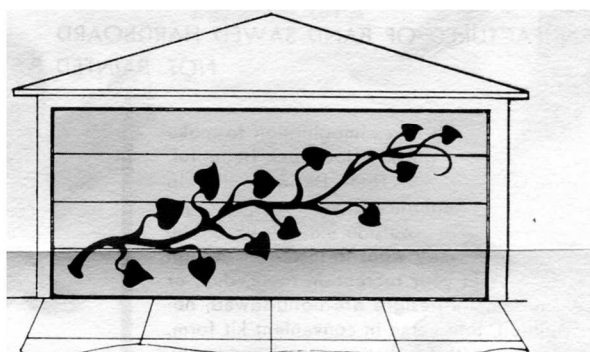

# GARAGE DOOR DECORATIONS

also as  
wall plaques

**JOWIL  
PRODUCT**  
CATALOG 75

Design No. 101

Design No. 33—LARGE LANTERN BORDER . . \$11.50

Design No. 40—LARGE FLORAL . . \$24.20

No. 46—ANTIQUE AUTO . . \$34.60

No. 44—MARSHLAND GEESE . . \$14.95

Design No. 39—ROSE . . \$16.75

No. 45B—NEW MODERN HINGE . . \$5.30