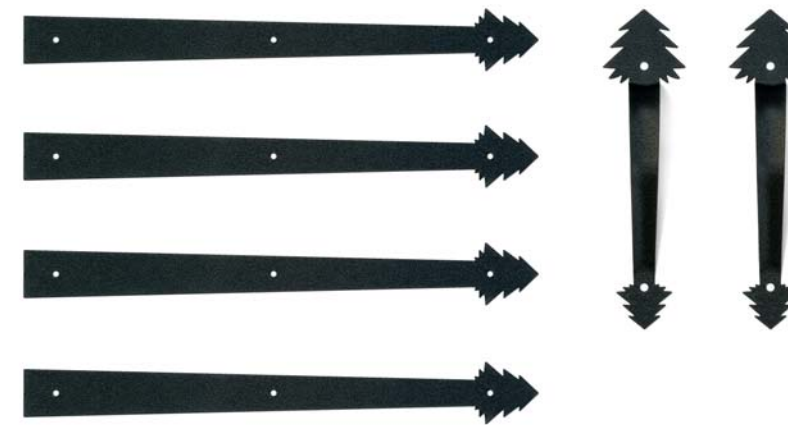

The American Collections

Imagery of the American southwest can be found in the graphic interpretations of native graphics.

Aspen

The distinctive shape of the Aspen leaf gives the tip a natural feel.

Conifer

The grace and elegance of mountain pines can be seen in these strap tips.

Arrow

The Arrow strap was inspired by the geometric designs of the Navajo.

Door Accents

Knockers, corner brackets and clavos give a respectful nod to the decorative nails and studs craftsmen used to accent their entry doors for hundreds of years.