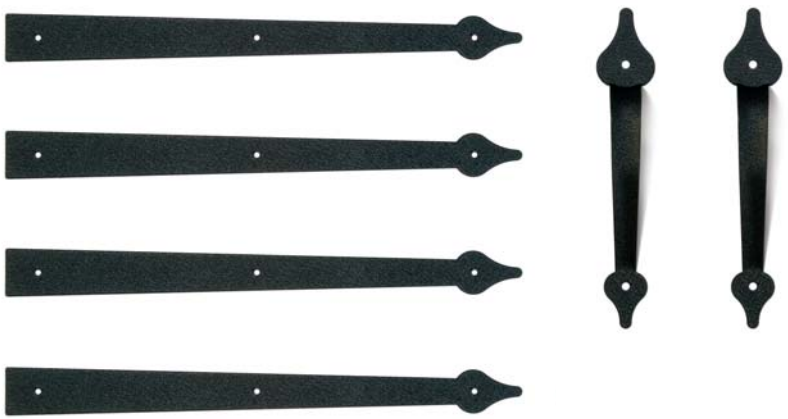

Fleur-de-Lis

This stylized version of the lily is the traditional symbol of the French monarchy.

Barcelona

The classic fleur design shows the neo-Moorish influence of Spain.

Spear

The spade tip design reflects the profile of Indian architecture.