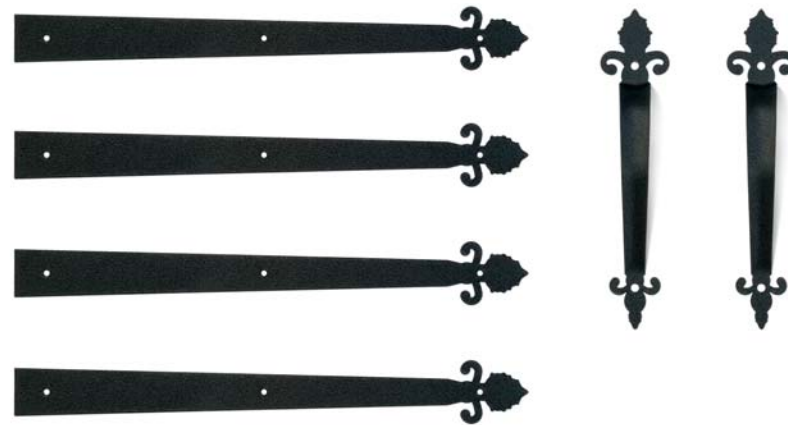

Barcelona

The classic fleur design shows the neo-Moorish influence of Spain.