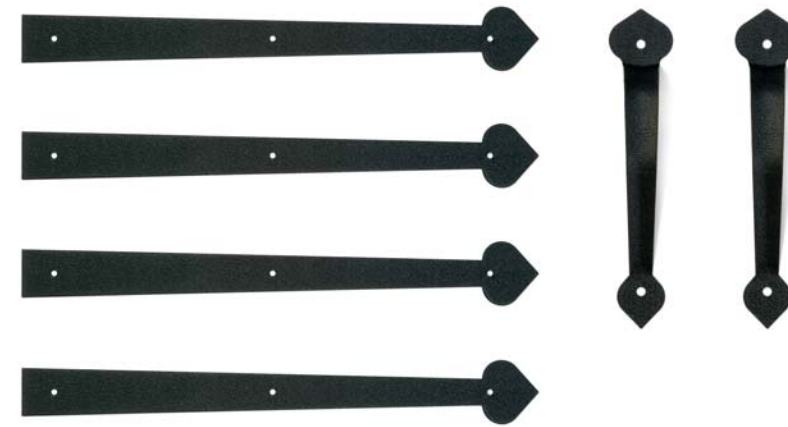

Aspen

The distinctive shape of the Aspen leaf gives the tip a natural feel.