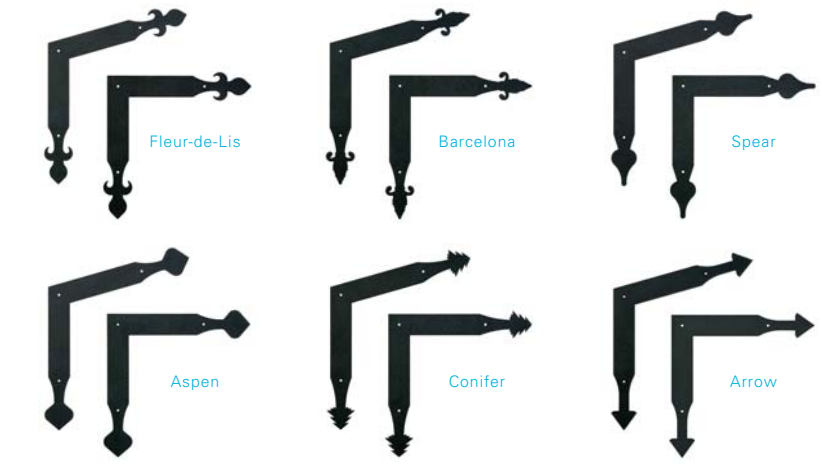

The grace and elegance of mountain pines can be seen in these strap tips.

Arrow

The Arrow strap was inspired by the geometric designs of the Navajo.

Door Accents

Knockers, corner brackets and clavos give a respectful nod to the decorative nails and studs craftsmen used to accent their entry doors for hundreds of years.

Black Wrought Iron Accents (Wood Doors Only)

Clavos and Door Studs

Hammered Knockers

Corner & Angle Brackets

Lift Handles

Spear Individuals