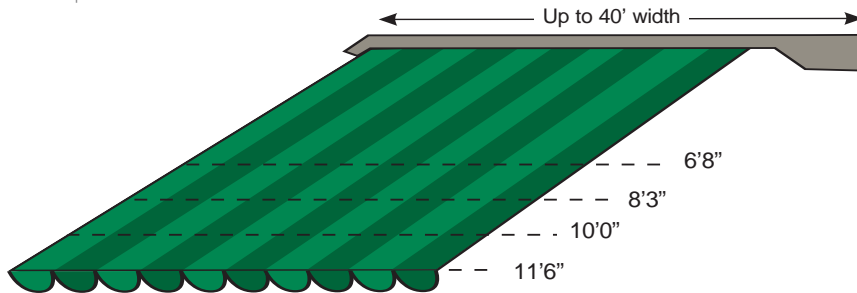

The Sunstyle

Retractable Patio Awning

Custom Made Shade From the Pioneers in Customized Retractable Awnings.

No two homes are alike. That's why our Sunstyle model offers complete customization so that each awning is tailored to your needs and lifestyle. The possibilities are countless, with extensions up to 11'6", hundreds of fabrics and custom features all combining to provide you a perfect, made-to-order awning.

Sunesta® 
AWNINGS & OUTDOOR COMFORT

www.sunesta.com

The Sunstyle

Retractable Patio Awning

Custom Sizes

Projection up to 11'6"
Widths up to 40' - made to the inch

smart

Frame Colors