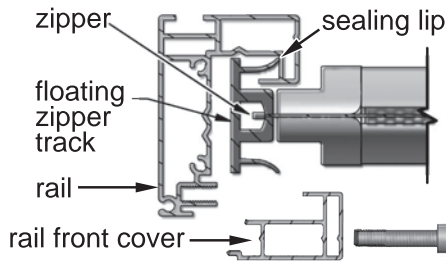

## Mounting Styles

Surface Mount

Inside Mount

Distance Mount

Recessed Mount

Optional Distance Bracket

Optional Recess Channel

## Features & Specifications

The Sentry's™ exclusive rail design features a floating track that seals to keep pests and the elements out while flexing to prevent binding under wind load.

The removable rail cover allows access for maintenance without the hassle of disassembling or dismantling the entire unit.